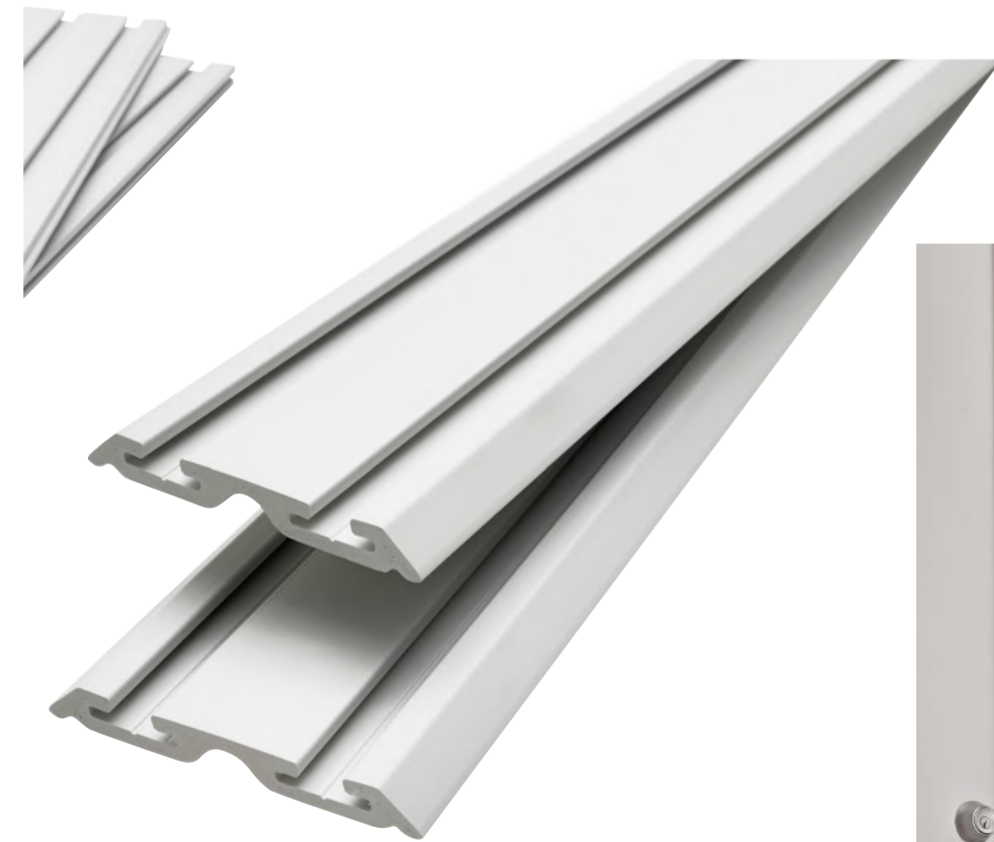

HANGING WALL SYSTEMS

GearWall® Panels (2-Pack)

4' panels – GAWP042PBY \$125
8' panels – GAWP082PBY \$249

- Full-wall coverage
- Interlocking design offers the versatility and flexibility to section off storage stations or create a solid wall
- Mounts on bare wood studs or drywall over wood studs
- 1219mm or 2438mm W x 305mm H x 19mm D
- Each pack includes 2 GearWall® Panels