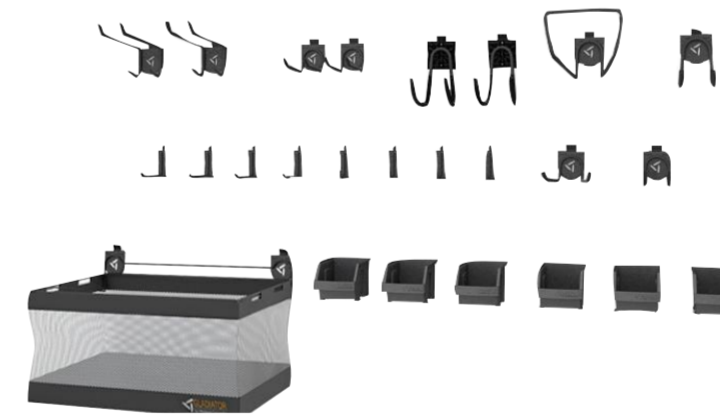

GearTrack® Pack

GAGPUB2PPY \$199

Enjoy eight linear feet of storage space with this all-in-one starter kit that helps you stay organized. Includes two 1219mm GearTrack® Channels, two end caps and color-matched screws.

GearTrack® Pack Duo

GAGP32G1WY \$149

Gives you a variety of hooks to start your garage organization project, plus two 813mm GearTrack® Channels, four end caps and color-matched screws.

ACCESSORY KITS

Add even more versatility to your current Gladiator® wall system with your choice of Accessory Kits. Each kit includes all hooks and accessories shown.