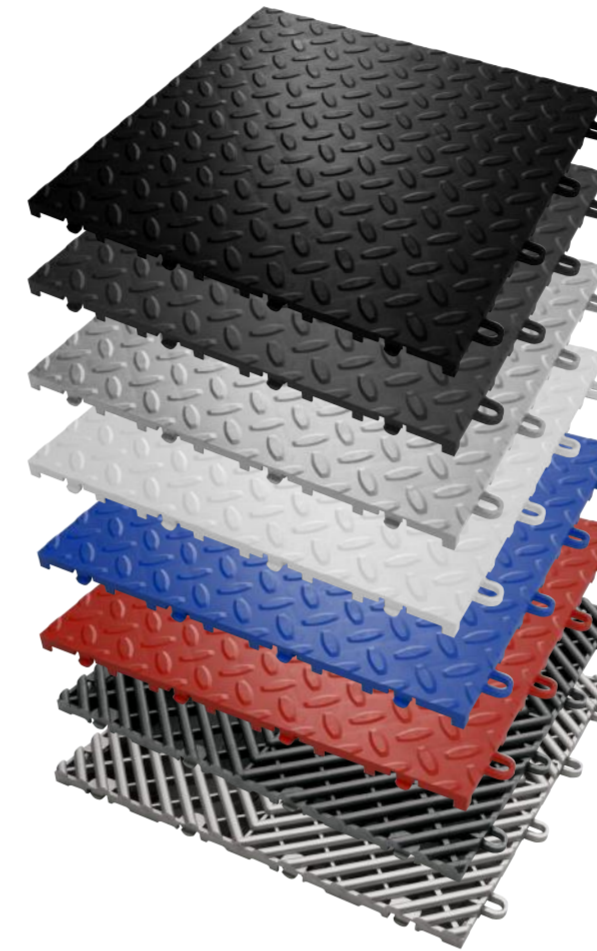

Black (24 pack) - GAFT24TTTB $349

Charcoal (48 pack) - GAFT48TTPC $699

Silver (48 pack) - GAFT48TTPS $699

White (24 pack) - GAFT24TTTW $349

Blue (24 pack) - GAFT24TTTA $349

Red (48 pack) - GAFT48TTYR $699

Drain Tile Charcoal (4 pack) - GAFT04DTPC $65

Drain Tile Silver (4 pack) - GAFT04DTPS $65

UNIVERSAL FEATURES

Hassle-Free Lifetime Limited Warranty* | Smooth Opening Gas Struts | Steel Ball Bearing Slides
Universal Round Key Lock | Cushioned Drawer Liners | Heavy-Duty Casters | Deep Storage Capacity

Hassle-Free 10-Year Limited Warranty* | Quick, Easy-Snap Install | Supports Heavy Loads | 305mm W x 13mm H x 305mm D
Insulating & Slip-Resistant | Sleek, Finished Style | Convenient Drain Tiles | Stain & Chemical Resistant