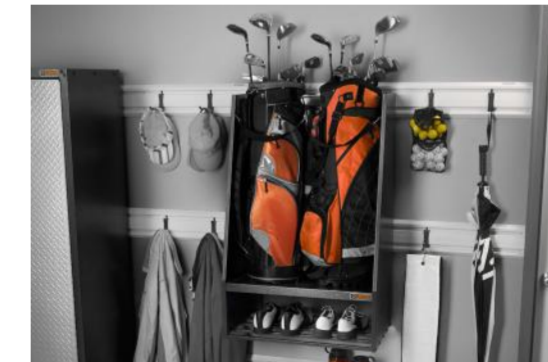

Golf Caddy
GAWUXXGFTG - Granite $325
GAWUXXGFZW - Everest White $399

Great for golf bags, balls and shoes