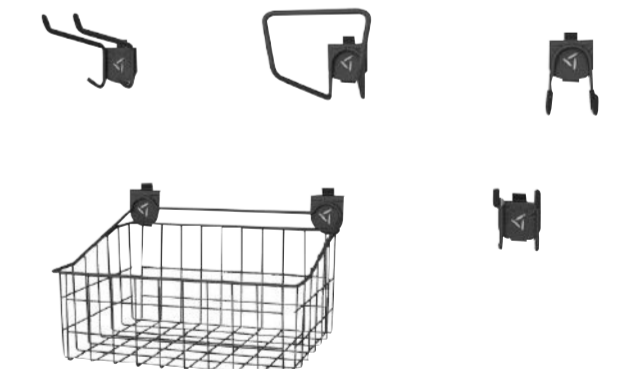

GearTrack® Pack

GAGPUB2PPY \$199

Enjoy eight linear feet of storage space with this all-in-one starter kit that helps you stay organized. Includes two 1219mm GearTrack® Channels, two end caps and color-matched screws.

GearTrack® Pack Duo

GAGP32G1WY \$149

Gives you a variety of hooks to start your garage organization project, plus two 813mm GearTrack® Channels, four end caps and color-matched screws.

ACCESSORY KITS

Add even more versatility to your current Gladiator® wall system with your choice of Accessory Kits. Each kit includes all hooks and accessories shown.

Accessory Starter Kit 2

GAWA24SKRH \$225

Combines a mesh basket, multiple bins and hooks to clear up clutter and organize hardware and tools.

Accessory Starter Kit 1

GAWA18SKRH \$125

Features a wire basket and four of our most popular hooks to help meet a range of storage needs.

HOOKS & WALL ACCESSORIES

Big Hook \$14.99
GAWUXXBHRH

Great for weed trimmers and leaf blowers

Cradle Hook \$14.99
GAWUXXCLRH

Great for hoses and electrical cords

Deep Hook \$21.99
GAWUXXDHRH

Great for ladders, hoses and sawhorses