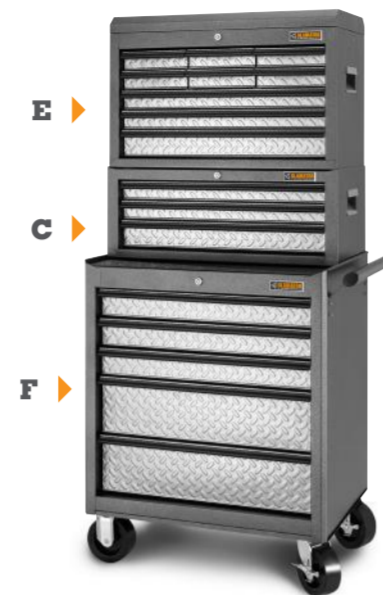

TOOL STORAGE

A
GearChest
 GATC26P8WG \$825
 661mm W x 482mm
 H x 482mm D
 Fits perfectly on a
 Premier Series Modular
 GearBox or Workbench

B
**6-Drawer
 Tool Chest**
 GATC26P6WG \$625
 661mm W x 483mm
 H x 432mm D