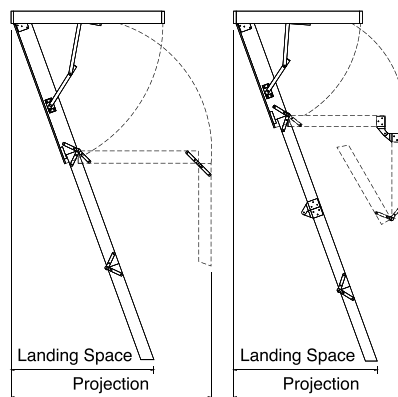

# Specifications

Range	Retractable Ladder		
Model	A25	A28	A36
Ceiling Height	2300-2500	2550-2800	2800-3660
Opening Required	1400x650	1400x650	1400x650
Max Load	300kg	300kg	300kg
Angle	70°	70°	70°
Material	Aluminium	Aluminium	Aluminium
Tread Profile			
Tread Depth	100	100	100
Ladder Width	425	425	425
Landing Space	1088-1159	1180-1268	1268-1660
Projection	1537	1658	1777
Stack Height	423	423	529
Handrail	✓	✓	✓
Rubber Feet	✓	✓	✓
Insulated Lid	✓	✓	✓

**Uses** Commercial

Range	Fixed Ladder (FLA) & Pivotal Ladder (PLA)				
Models	FLA/PLA1000	FLA/PLA1000-2000	FLA/PLA2000-3000	FLA/PLA3000-4000	FLA/PLA4000-5000
Height	up to 1000	1000 - 2000	2000 - 3000	3000 - 4000	4000 - 5000
Max Load	300kg	300kg	300kg	300kg	300kg
Angle	70°	70°	70°	70°	70°
Material	Aluminium	Aluminium	Aluminium	Aluminium	Aluminium
Tread Profile					
Tread Depth	100	100	100	100	100
Ladder Width	446	446	446	446	446
Handrails	-	-	✓	✓	✓

**Uses** Commercial

Range	Roof Hatch				
Model	SRH900700	SRH800800	SRH1200700	SRH1200900	SRH1500700
Trim Size	900 x 700	800 x 800	1200 x 700	1200 x 900	1500 x 700
Upstand	250	250	250	250	250
Thickness	2.5	2.5	2.5	2.5	2.5
Barrier	RHB900700	RHB800800	RHB1200700	RHB1200900	RHB1500700