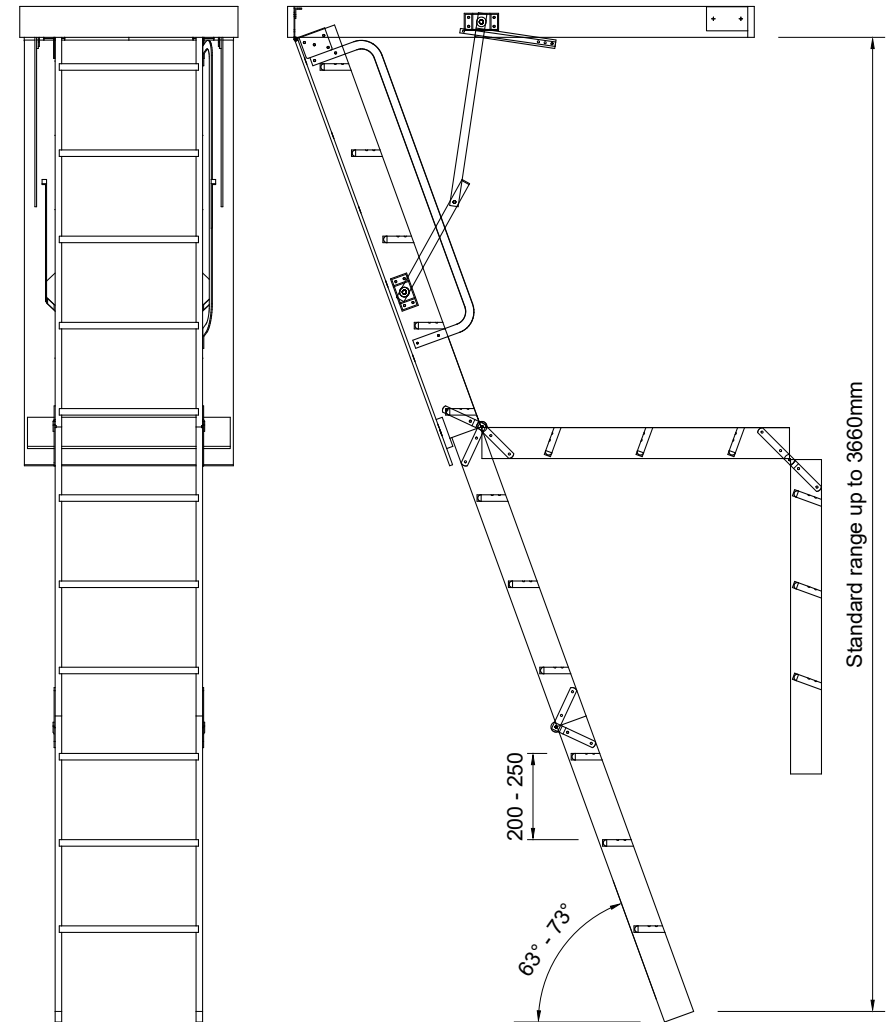

(NB: Models Q24, M24, M25 are four part folding ladders. see www.sellwood.co.nz for full specifications and drawings)