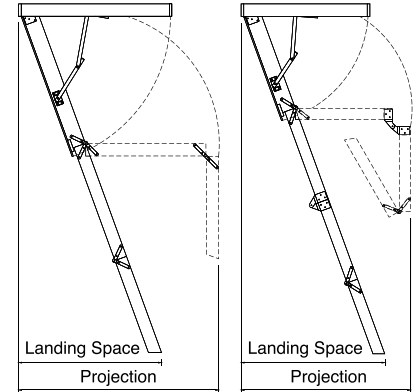

Models / Heights

Q24 - 2250mm - 2440mm

Commercial Range

- > 300kg load rating
- > Designed in New Zealand
- > 5 year commercial warranty
- > Heavy duty aluminium
- > Easy slide height adjustment in most applications

Models / Heights

A25 - 2300mm - 2500mm
A28 - 2550mm - 2800mm
A36 - 2800mm - 3660mm

Specifications

Range	Premier		Deluxe		Truss
Model	P30	P36	D28	D36	Q24
Ceiling Height	2250-3050	3050-3660	2250-2800	3100-3660	2250-2440
Opening Required	1300x600	1300x600	1400x650	1440x650	835x650
Max Load	200kg	200kg	250kg	250kg	200kg
Angle	68°	68°	63°	63°	70°
Material	Timber	Timber	Timber	Timber	Timber
Tread Profile					
Tread Depth	80	80	120	120	80
Ladder Width	380	380	430	430	430
Projection	1770	1763	1854	2039	1238
Landing Space	1414	1667	1635	2071	1076
Handrail	✓	✓	✓	✓	-
Rubber Feet	✓	✓	✓	-	✓
Insulated Lid	✓	✓	✓	-	✓
Warranty (years)	15	15	15	10	15
Uses	Residential		Residential		Residential

Range	Commercial		
Model	A25	A28	A36
Ceiling Height	2300-2500	2550-2800	2800-3660
Opening Required	1400x650	1400x650	1400x650
Max Load	300kg	300kg	300kg
Angle	70°	70°	70°
Material	Aluminium	Aluminium	Aluminium
Tread Profile			
Tread Depth	100	100	100
Ladder Width	425	425	425
Projection	1537	1658	1777
Landing Space	1159	1268	1660
Handrail	✓	✓	✓
Rubber Feet	✓	✓	✓
Insulated Lid	✓	✓	✓
Warranty (years)	5	5	5
Uses	Commercial/Industrial		