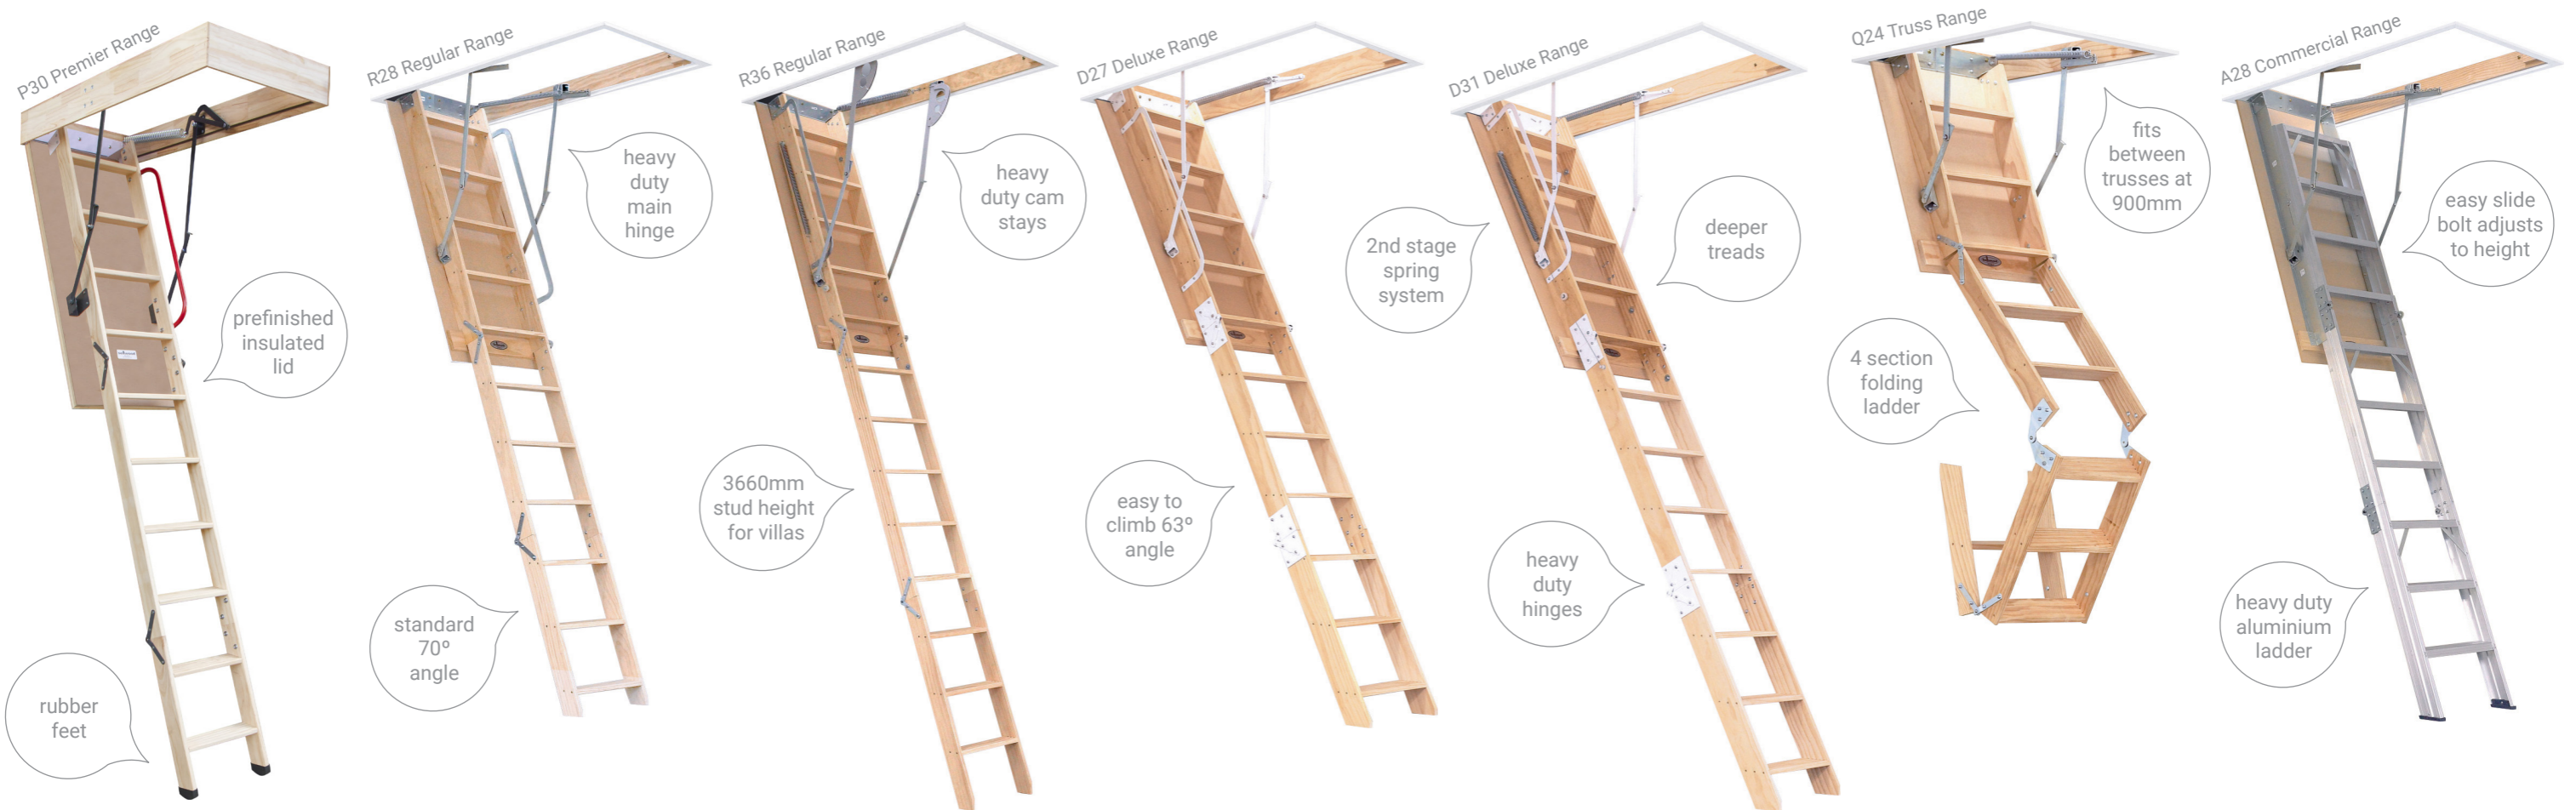

> EASY TO USE

- Unique spring system takes the full weight of the attic ladder into the ceiling

> BUILT TOUGH

- Huge load ratings
- High grade steelwork

> EASY TO INSTALL

- Fully preassembled
- Ready for installation

> DESIGNED IN NZ

- 10 to 15 year residential warranty
- FREE 5 year extension available

PREMIER RANGE

- > 200kg load rating
- > Designed in New Zealand
- > 15 year warranty
- > Safety handrail
- > Insulated, prefinished lid

Models / Heights

P30 - 2250mm - 3050mm

REGULAR RANGE

- > 200kg load rating
- > Made in New Zealand
- > 10 year warranty
- > Safety handrail

Models / Heights

R28 - 2250mm - 2800mm

R31 - 2750mm - 3100mm

R36 - 3100mm - 3660mm

DELUXE RANGE

- > 250kg load rating
- > Made in New Zealand
- > 10 year warranty
- > Safety handrail
- > Gentle angle & deeper treads

Models / Heights

D27 - 2250mm - 2750mm

D31 - 2750mm - 3100mm

D36 - 3100mm - 3660mm

ECONOMY RANGE

- > 200kg load rating
- > Made in New Zealand
- > 10 year warranty
- > Entry level price

Models / Heights

J24 - 2200mm - 2440mm

TRUSS RANGE

- > Fits between trusses
- > Made in New Zealand
- > 10 year warranty
- > 4 section folding ladder

Models / Heights

Q24 - 2250mm - 2440mm

M25 - 2250mm - 2550mm

COMMERCIAL RANGE

- > 300kg load rating
- > Designed in New Zealand
- > 5 year commercial warranty
- > Heavy duty aluminium
- > Easy slide height adjustment

Models / Heights

A25 - 2300mm - 2500mm

A28 - 2550mm - 2800mm

A31 - 3000mm - 3160mm

A34 - 3250mm - 3400mm

A36 - 3500mm - 3660mm