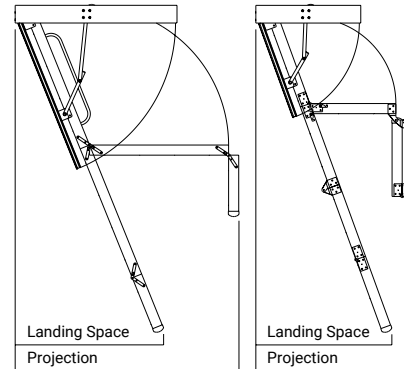

Specifications

Range	Retractable Ladder		
Model	A25	A28	A36
Ceiling Height	2300-2450	2550-2700	2700-3660
Opening Required	1400x650	1400x650	1400x650
Max Load	200kg	200kg	200kg
Angle	70°	70°	70°
Material	Aluminium	Aluminium	Aluminium
Tread Profile			
Tread Depth	100	100	100
Ladder Width	425	425	425
Landing Space	1088-1141	1180-1232	1232-1581
Projection	1517	1621	1777
Stack Height	423	423	529
Handrail	✓	✓	✓
Rubber Feet	✓	✓	✓
Insulated Lid	✓	✓	✓

Uses Commercial

Range	Fixed Ladder (FLA) & Pivotal Ladder (PLA)				
Models	FLA/PLA1000	FLA/PLA1000-2000	FLA/PLA2000-3000	FLA/PLA3000-4000	FLA/PLA4000-5000
Height	up to 1000	1000 - 2000	2000 - 3000	3000 - 4000	4000 - 5000
Max Load	200kg	200kg	200kg	200kg	200kg
Angle	70°	70°	70°	70°	70°
Material	Aluminium	Aluminium	Aluminium	Aluminium	Aluminium
Tread Profile					
Tread Depth	100	100	100	100	100
Ladder Width	446	446	446	446	446
Handrails	-	-	✓	✓	✓

Uses Commercial

Range	Roof Hatch				
Model	SRH900700	SRH800800	SRH1200700	SRH1200900	SRH1500700
Trim Size	900 x 700	800 x 800	1200 x 700	1200 x 900	1500 x 700
Upstand	250	250	250	250	250
Thickness	2.5	2.5	2.5	2.5	2.5
Barrier	RHB900700	RHB800800	RHB1200700	RHB1200900	RHB1500700