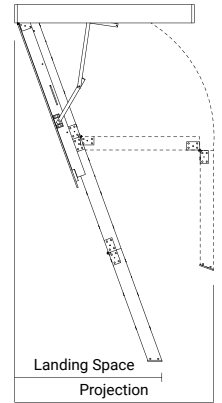

Roof Hatch Barrier

- > Full barrier protection
- > Prevents falls through hatch
- > Bolts to roof hatch upstand
- > Galvanised pipe clamp
- > Easy to install

Models

- RHB900700 - 900mm x 700mm
- RHB800800 - 800mm x 800mm
- RHB1200700 - 1200mm x 700mm
- RHB1200900 - 1200mm x 900mm
- RHB1500700 - 1500mm x 700mm

Roof Hatch Grabrail

- > Assists entry / exit
- > Used if barrier not required
- > Bolts to roof hatch upstand
- > Galvanised finish
- > Easy to install

Models

- RHG1000 - 1000mm height

Specifications

Range	Retractable Ladder				
Model	A25	A28	A31	A34	A36
Ceiling Height	2300-2500	2550-2800	3000-3160	3250-3400	3500-3660
Opening Required	1220x650	1370x650	1440x650	1525x650	1525x650
Max Load	300kg	300kg	300kg	300kg	300kg
Angle	70°	70°	70°	70°	70°
Material	Aluminium	Aluminium	Aluminium	Aluminium	Aluminium
Tread Profile					
Tread Depth	100	100	100	100	100
Ladder Width	425	425	425	425	425
Projection	1467	1589	1801	1892	2027
Landing Space	1092	1201	1332	1420	1514
Handrail	✓	✓	✓	✓	✓
Rubber Feet	✓	✓	✓	✓	✓
Uses	Commercial				

Range	Fixed Ladder (FLA) & Pivotal Ladder (PLA)				
Models	FLA/PLA1000	FLA/PLA1000-2000	FLA/PLA2000-3000	FLA/PLA3000-4000	FLA/PLA4000-5000
Height	up to 1000	1000 - 2000	2000 - 3000	3000 - 4000	4000 - 5000
Max Load	300kg	300kg	300kg	300kg	300kg
Angle	70°	70°	70°	70°	70°
Material	Aluminium	Aluminium	Aluminium	Aluminium	Aluminium
Tread Profile					
Tread Depth	100	100	100	100	100
Ladder Width	446	446	446	446	446
Handrails	-	-	✓	✓	✓
Uses	Commercial				

Range	Roof Hatch				
Model	SRH900700	SRH800800	SRH1200700	SRH1200900	SRH1500700
Trim Size	900 x 700	800 x 800	1200 x 700	1200 x 900	1500 x 700
Upstand	250	250	250	250	250
Thickness	2.5	2.5	2.5	2.5	2.5
Barrier	RHB900700	RHB800800	RHB1200700	RHB1200900	RHB1500700
Uses	Commercial				