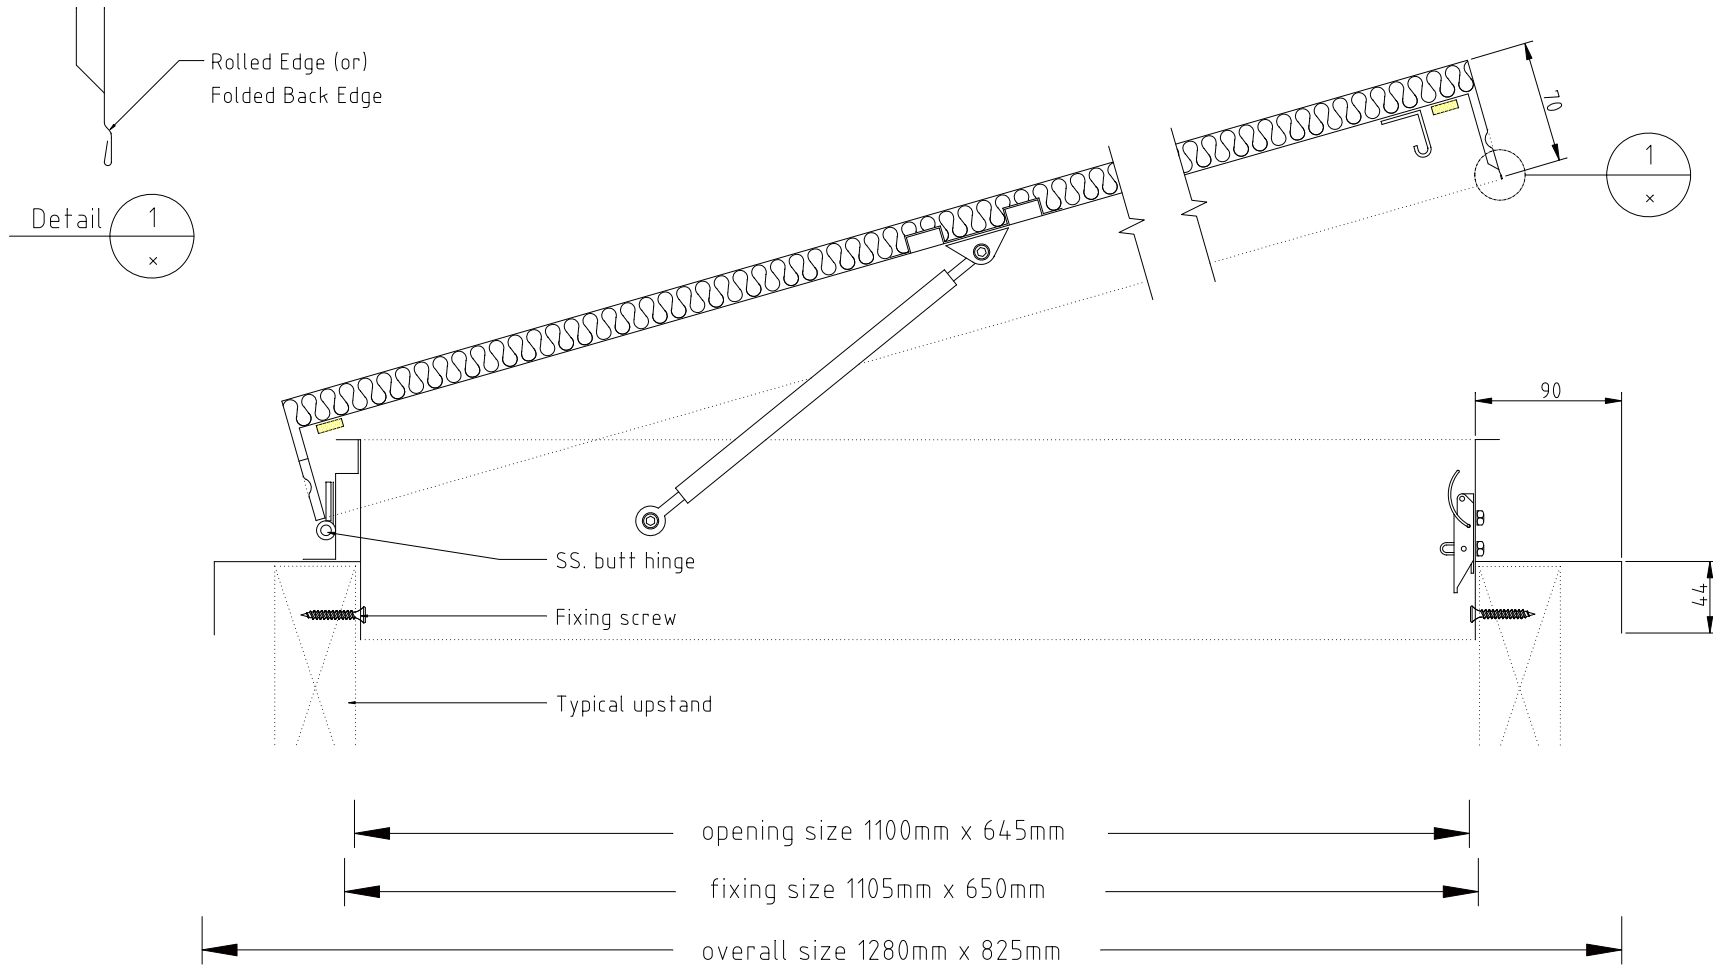

# SELLWOOD ROOF ACCESS SYSTEMS

**SELLWOOD PRODUCTS LTD.**

PO Box 35189, Browns Bay 0753, North Shore City, New Zealand  
Phone: (64) 9 477 0820 Fax: (64) 9 479 5687 E-mail: action@sellwood.co.nz

**Title:** HATCH DOOR pneumatic stay

**Scale:** Not to Scale : HD116PN

**Date:** 25 Nov 2008