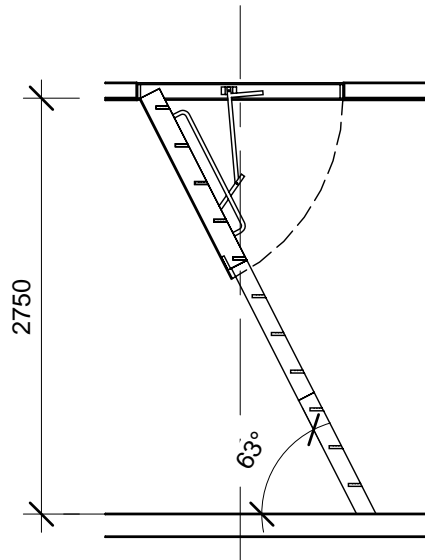

D27 Front
1 : 50

D27 Section
1 : 50

D27 Plan View
1 : 50

Trim Size
1370 x 650

Projection & Landing
1 : 50

D27 3D

Sellwood Products Limited.
P.O.Box 35-189, Browns Bay,
Auckland, New Zealand.
Ph(09) 477 0820 Fax(09) 479 5687

Timber Attic Stairs

D27

Height between 2300 to 2750

Disclaimer: This information is intended solely as a guide for use of Sellwood Products Ltd. products. Before using you should ensure that the product is suitable for use in the specific application. Nothing in this information constitutes a statement of fitness for particular purpose and appropriate expert advice is to always be obtained. Due to continual revision for improvements, specifications may change without notice. This drawing is the property of Sellwood Products Ltd.