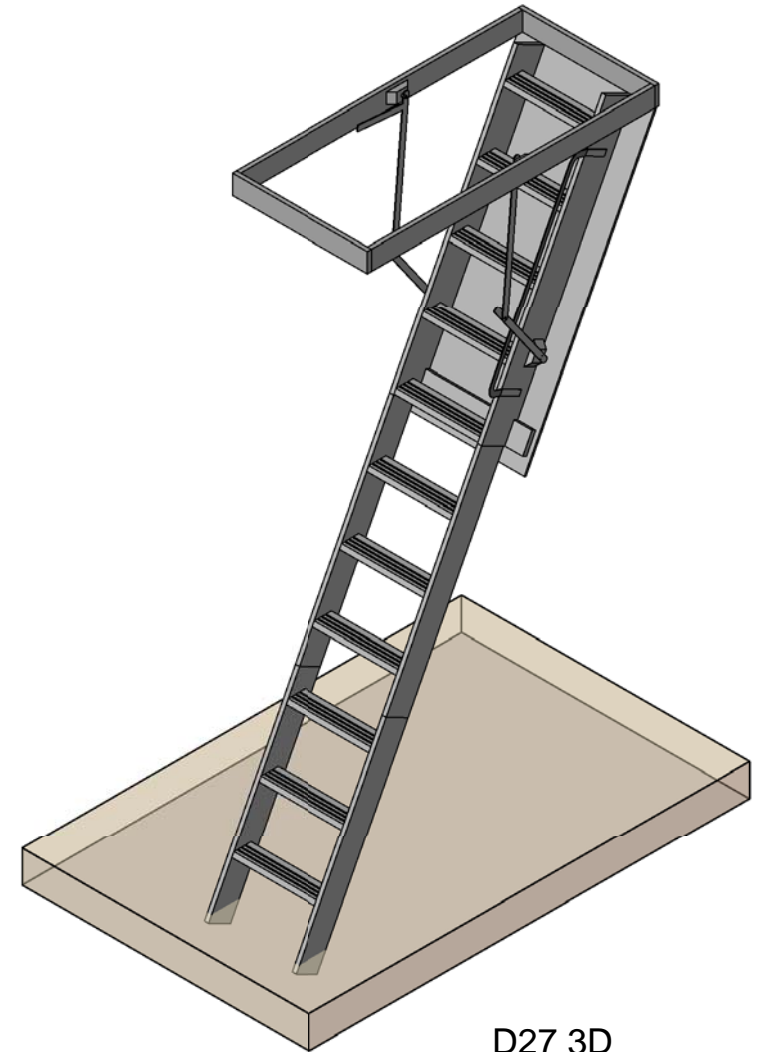

D27 Front
1 : 50

D27 Section
1 : 50

D27 Plan View
1 : 50

Trim Size
1370 x 650

Projection & Landing
1 : 50

D27 3D

Sellwood Products Limited.
P.O.Box 35-189, Browns Bay,
Auckland, New Zealand.
Ph(09) 477 0820 Fax(09) 479 5687

Timber Attic Stairs

D27

Height between 2300 to 2750

Disclaimer: This information is intended solely as a guide for use of Sellwood Products Ltd. products. Before using you should ensure that the product is suitable for use in the specific application. Nothing in this information constitutes a statement of fitness for particular purpose and appropriate expert advice is to always be obtained. Due to continual revision for improvements, specifications may change without notice. This drawing is the property of Sellwood Products Ltd.