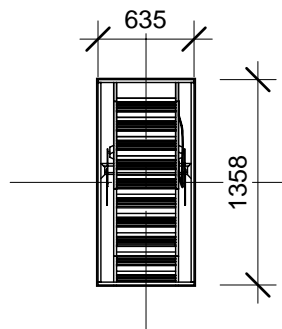

D27 Front
1 : 50

D27 Section
1 : 50

D27 Plan View
1 : 50

Trim Size
1370 x 650

Projection & Landing
1 : 50

D27 3D

Sellwood Products Limited.
P.O.Box 35-189, Browns Bay,
Auckland, New Zealand.
Ph(09) 477 0820 Fax(09) 479 5687

Timber Attic Stairs

D27

Height between 2300 to 2750

Disclaimer: This information is intended solely as a guide for use of Sellwood Products Ltd. products. Before using you should ensure that the product is suitable for use in the specific application. Nothing in this information constitutes a statement of fitness for particular purpose and appropriate expert advice is to always be obtained. Due to continual revision for improvements, specifications may change without notice. This drawing is the property of Sellwood Products Ltd.