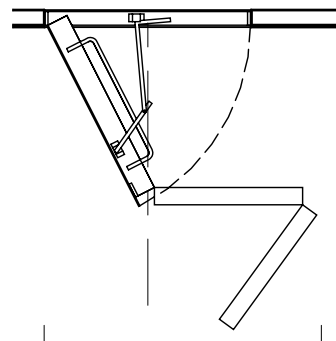

D27 Front
1 : 50

D27 Section
1 : 50

D27 Plan View
1 : 50

Trim Size
1370 x 650

Projection & Landing
1 : 50

D27 3D

Sellwood Products Limited.
P.O.Box 35-189, Browns Bay,
Auckland, New Zealand.
Ph(09) 477 0820 Fax(09) 479 5687

Timber Attic Stairs

D27

Height between 2300 to 2750

Disclaimer: This information is intended solely as a guide for use of Sellwood Products Ltd. products. Before using you should ensure that the product is suitable for use in the specific application. Nothing in this information constitutes a statement of fitness for particular purpose and appropriate expert advice is to always be obtained. Due to continual revision for improvements, specifications may change without notice. This drawing is the property of Sellwood Products Ltd.