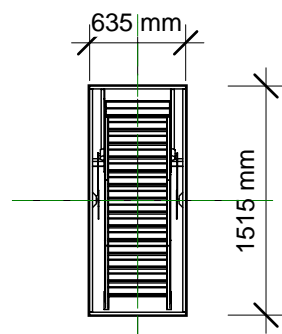

**A36 Front**  
1 : 50

**A36 set at 3660mm**  
1 : 50

**A36 set at 3550**  
1 : 50

**A36 Plan View**  
1 : 50

Trim Size  
1525 x 650

	Projection	Landing
Set at 3550mm	1970mm	1480mm
Set at 3660mm	2025mm	1525mm

(+ or - 5mm)

**Projection & Landing**  
1 : 50

**A36 3D**

Sellwood Products Limited.  
P.O.Box 35-189, Browns Bay,  
Auckland, New Zealand.  
Ph(09) 477 0820 Fax(09) 479 5687