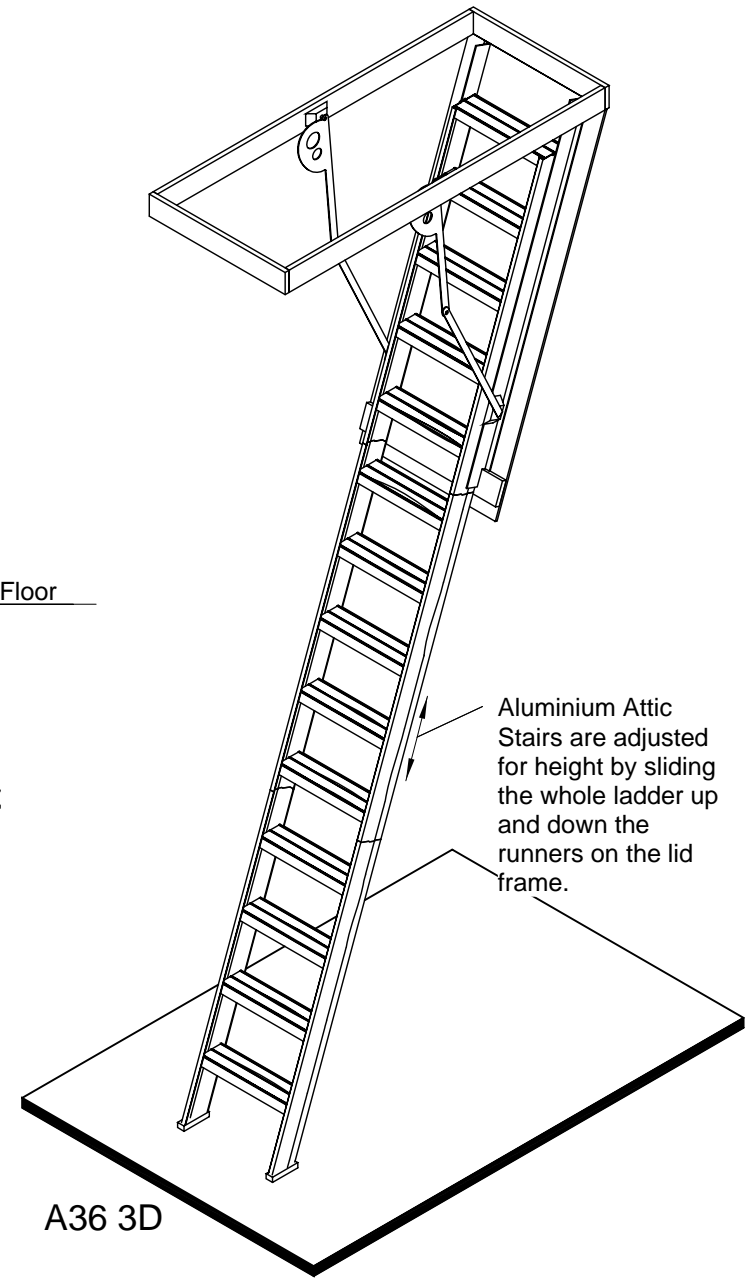

A36 3D

Sellwood Products Limited.
P.O.Box 35-189, Browns Bay,
Auckland, New Zealand.
Ph(09) 477 0820 Fax(09) 479 5687

Aluminium Attic Stairs

A36
Height between 3550 to 3660

Aluminium Attic Stairs can be made for ceiling heights outside these parameters. Contact Customer Services for details

Disclaimer: This information is intended solely as a guide for use of Sellwood Products Ltd. products. Before using you should ensure that the product is suitable for use in the specific application. Nothing in this information constitutes a statement of fitness for particular purpose and appropriate expert advice is to always be obtained. Due to continual revision for improvements, specifications may change without notice. This drawing is the property of Sellwood Products Ltd.

e-mail: action@sellwood.co.nz

www.sellwood.co.nz

Issued
Aluminium
20 July 2007