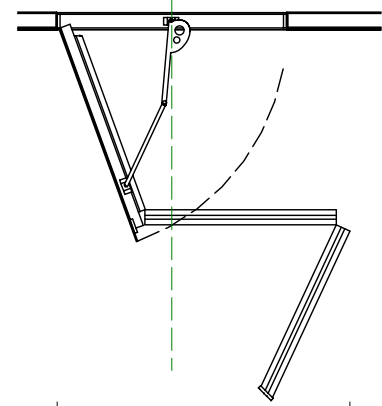

A36 3D

Sellwood Products Limited.
P.O.Box 35-189, Browns Bay,
Auckland, New Zealand.
Ph(09) 477 0820 Fax(09) 479 5687

Aluminium Attic Stairs

A36
Height between 3550 to 3660

Aluminium Attic Stairs can be made for ceiling heights outside these parameters. Contact Customer Services for details

Disclaimer: This information is intended solely as a guide for use of Sellwood Products Ltd. products. Before using you should ensure that the product is suitable for use in the specific application. Nothing in this information constitutes a statement of fitness for particular purpose and appropriate expert advice is to always be obtained. Due to continual revision for improvements, specifications may change without notice. This drawing is the property of Sellwood Products Ltd.

e-mail: action@sellwood.co.nz

www.sellwood.co.nz

Issued
Aluminium
20 July 2007